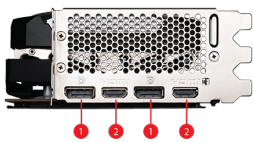

SPECIFICATIONS

Model Name	GeForce RTX™ 4090 VENTUS 3X E 24G OC
Cores	16384 Units
Memory	24GB GDDR6X
DirectX Version Support	12 Ultimate
NVLink Support	N/A
Maximum Displays	4
G-SYNC™ technology	Y
Power consumption (W)	450 W
Output	DisplayPort x 2 (v1.4a) HDMI™ x 2 (Supports 4K@120Hz HDR, 8K@60Hz HDR, and Variable Refresh Rate as specified in HDMI™ 2.1a)
Digital Maximum Resolution	7680 x 4320
Versión Soportada de OpenGL	4.6
Peso	1675 g / 2308 g

CONNECTIONS

1. DisplayPort
2. HDMI™

FEATURES

Triple Fan

Three fans and a huge heatsink ensure a cool and quiet experience for you.

TORX FAN 4.0

A masterpiece of teamwork, fan blades work in pairs to create unprecedented levels of focused air pressure.

Copper Baseplate

A solid nickel-plated copper baseplate transfers heat from the GPU to all heat pipes for better cooling.

Core Pipe

Precision-machined heat pipes ensure max contact to the GPU and spread heat along the full length of the heatsink.

Airflow Control

Don't sweat it, Airflow Control guides the air to exactly where it needs to be for maximum cooling.

Metal Backplate

Thermal pads under the sturdy metal backplate provide additional cooling while the flow-through ventilation reduces trapped heat.